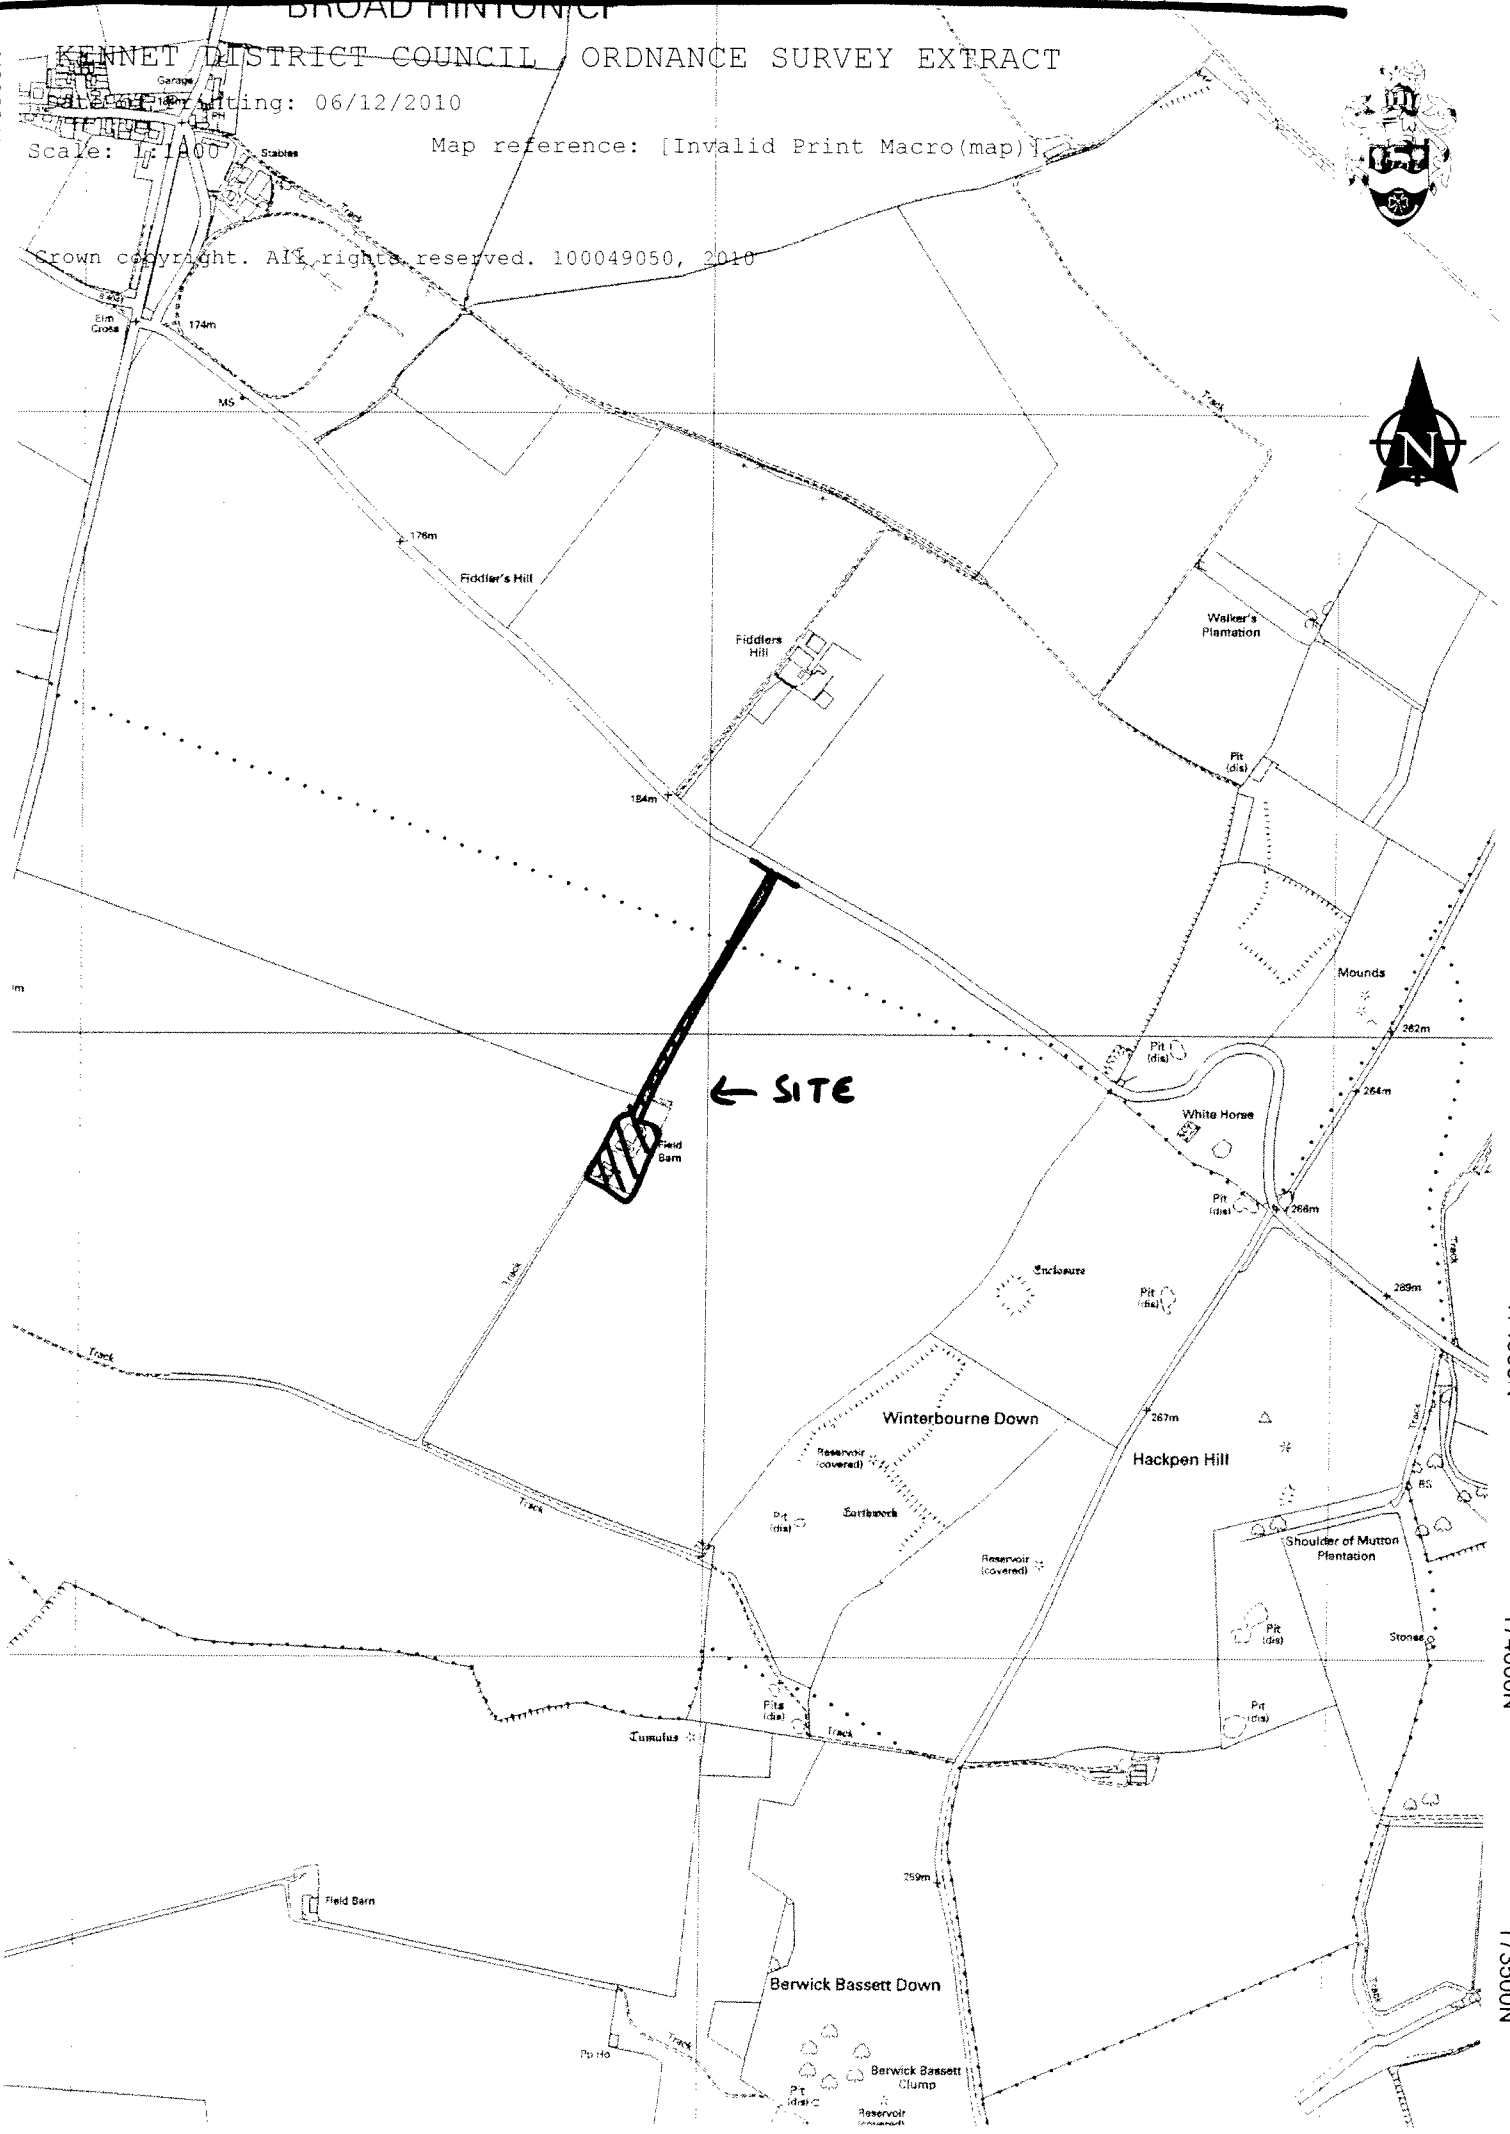

KENNET DISTRICT COUNCIL ORDNANCE SURVEY EXTRACT

Date of printing: 06/12/2010

Scale: 1:1000

Map reference: [Invalid Print Macro(map)]

Crown copyright. All rights reserved. 100049050, 2010

← SITE

170000N  
170000N  
170000N  
170000N  
174000N  
174000N  
173000N